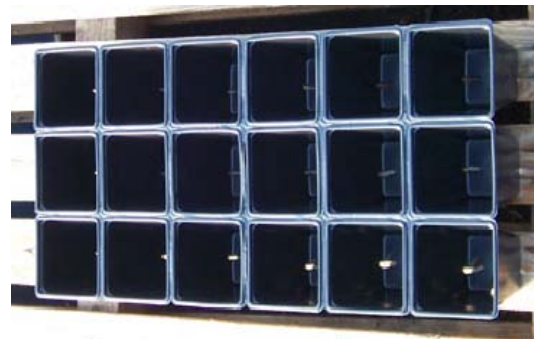

# WINDCREST FARM PLUG & PLANT SIZES

**72 Cell Tray**

**50 Cell Tray**

**3-Pack (36 plants/tray)**

**4" Press Pot (18 pots/tray)**