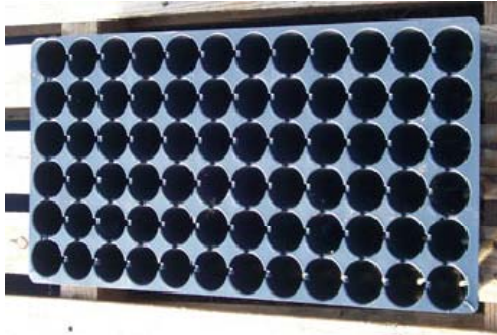

# WINDCREST FARM PLUG & PLANT SIZES

Custom Grow Program Sizes Available from Windcrest Farm

324 Cell Tray

200 Cell Tray

128 Cell Tray

98 Cell Tray

# WINDCREST FARM PLUG & PLANT SIZES

**72 Cell Tray**

**50 Cell Tray**

**3-Pack (36 plants/tray)**

**4" Press Pot (18 pots/tray)**